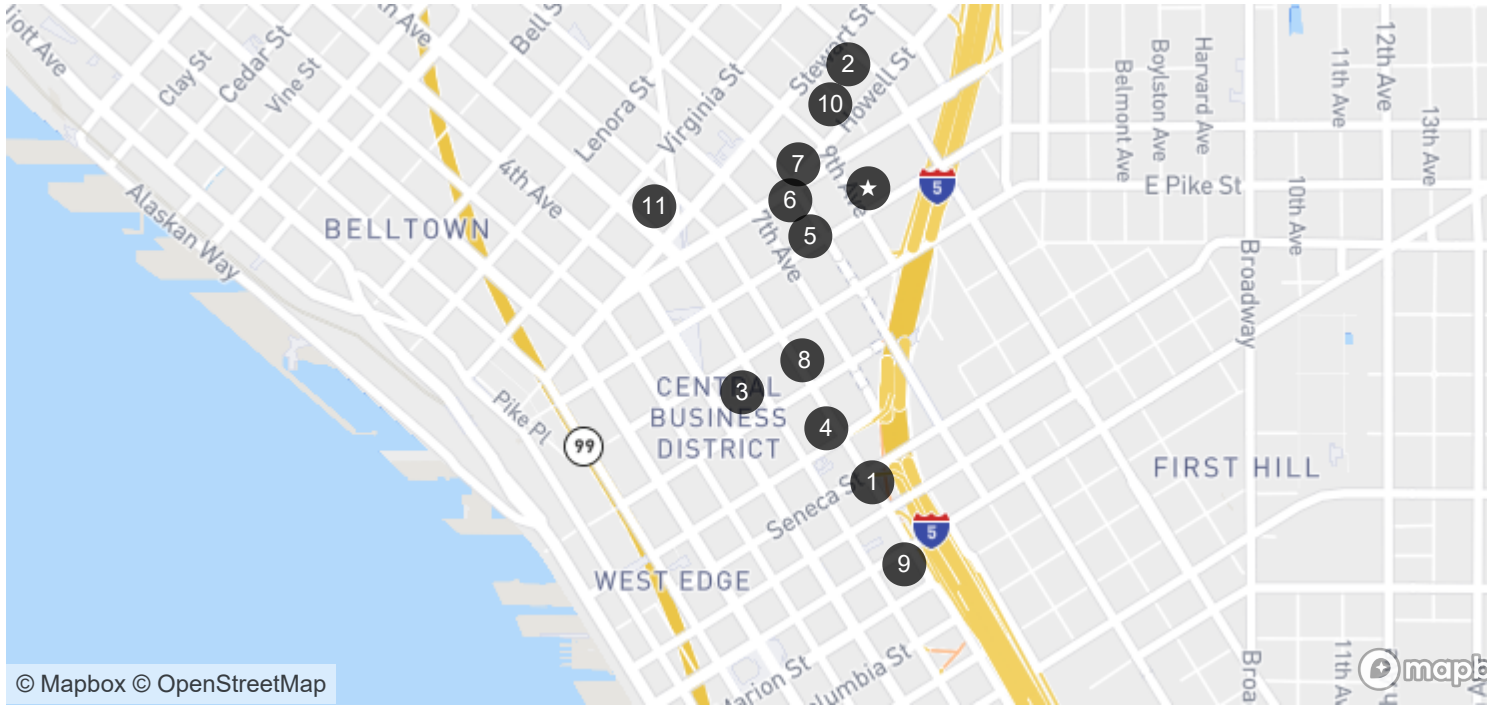

2024 National Leadership Conference Seattle, Washington

★ **SCC Summit Building**

Convention Center
900 Pine St
Seattle, WA 98101

3 **Hilton Motif Seattle**

0.4 miles/10 min walk
1415 5th Ave
Seattle, WA 98101
Room Rate=$252*

6 **Hyatt at Olive 8**

0.1 miles/3 min walk
1635 8th Ave
Seattle, WA 98101
Room Rate=$255*

9 **Renaissance Seattle**

0.6 miles/ 15 min walk
515 Madison St
Seattle, Washington 98101
Room Rate=$239*

1 **Crowne Plaza Seattle Downtown**

0.5 miles/ 12 min walk
1114 6th Ave
Seattle, WA 98101
Room Rate=$229*

4 **Hilton Seattle**

0.4 miles/ 10 min walk
1301 Sixth Ave
Seattle, Washington 98101
Room Rate=$219*

7 **Hyatt Regency Seattle**

0.2 miles/ 5 min walk
808 Howell St
Seattle, Washington 98101-1311
Room Rate=$255*

10 **Residence Inn by Marriott
Seattle Downtown/Convention
Center**

0.2 miles/ 5 min walk
1815 Terry Ave
Seattle, WA 98101
Room Rate=$229*

2 **Hilton Garden Inn Seattle
Downtown**

0.3 miles/ 7 min walk
1821 Boren Avenue
Seattle, Washington 98101
Room Rate=$234

5 **The Paramount Hotel
Seattle**

500 ft/ 2 min walk
724 Pine St
Seattle, WA 98101
Room Rate=$235*

8 **Sheraton Grand**

0.3 miles/ 7 min walk
1400 6th Ave
Seattle, WA 98101
Room Rate=$245*

11 **The Westin Seattle**

0.4 miles/ 10 min walk
1900 5th Ave
Seattle, WA 98101
Room Rate=$239*

*The hotel rates do not include a 15.7% state and local tax and a 2.3% tourism fee per room per night, subject to change.

Step inside these locations in 360° at
<https://share.threshold360.com/map/g3c824>