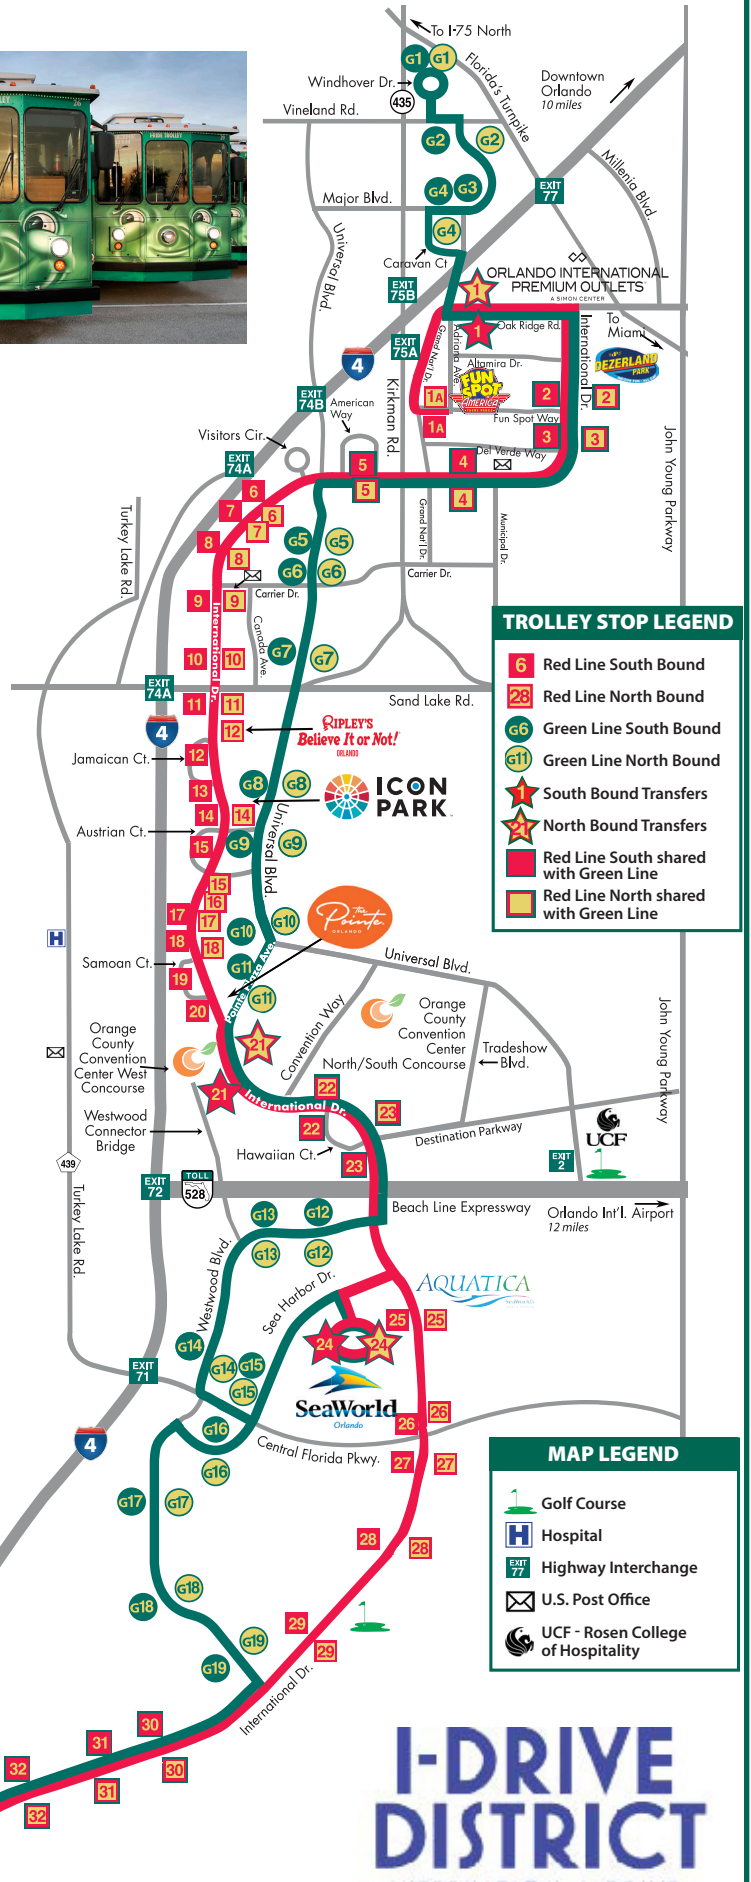

Daily Hours: 8:00 a.m. - 10:30 p.m.
Customer Service: 407-354-5656
www.IRideTrolley.com

- **I-RIDE Trolleys operate daily, 8:00am to 10:30 pm**
The I-RIDE Trolley may be on a limited schedule.
For current schedule/status please visit: IRideTrolley.com
- **Single Cash Fare \$2.00 per ride**
- **Kids Ride Free (under age 3)**
- **Kids Cash Fare \$1.00 (ages 3-9)**
- **Senior Cash Fare \$0.25 per ride (65 and over)**
- **Exact Change is Required.**
- **All Trolleys are green in color on both Red and Green Lines.**
- **Red Line Route Trolleys generally arrive at each stop approx. every 20 minutes.**
- **Green Line Route Trolleys arrive approx. every 60 minutes.**
- **Wait times for Trolleys may vary with traffic and season.**
- **Transfers are FREE! Transfer between lines at the designated transfer stops, which are represented on the map as stars.**
- **Unlimited Ride Passes:**
 - **One Day Pass: \$ 6.00 per person**
 - **Three Day Pass: \$ 8.00 per person**
 - **Five Day Pass: \$10.00 per person**
 - **Seven Day Pass: \$16.00 per person**
 - **Fourteen Day Pass: \$20.00 per person****Passes are not sold on Trolleys.**
Passes are consecutive day use upon activation.

To get predicted trolley time arrivals for each stop visit: IRideTrolley.com

Pick up your I-Drive District Official Guide / Map on the trolley for access to detailed listings and coupons.

I-DRIVE DISTRICT
 — INTERNATIONAL DRIVE —

www.InternationalDriveOrlando.com

ADA 3-1-24 I-Ride Trolley Fare, Route and hours subject to change.